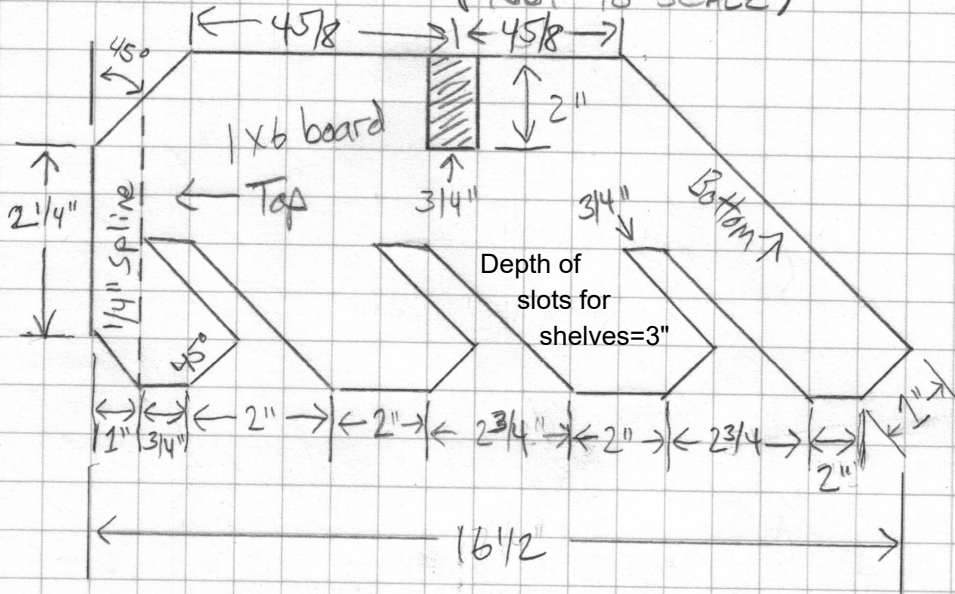

# 3 Shelf Display Shelf for Craft Shows

(Not to Scale) 32" wide

Top End View of spline